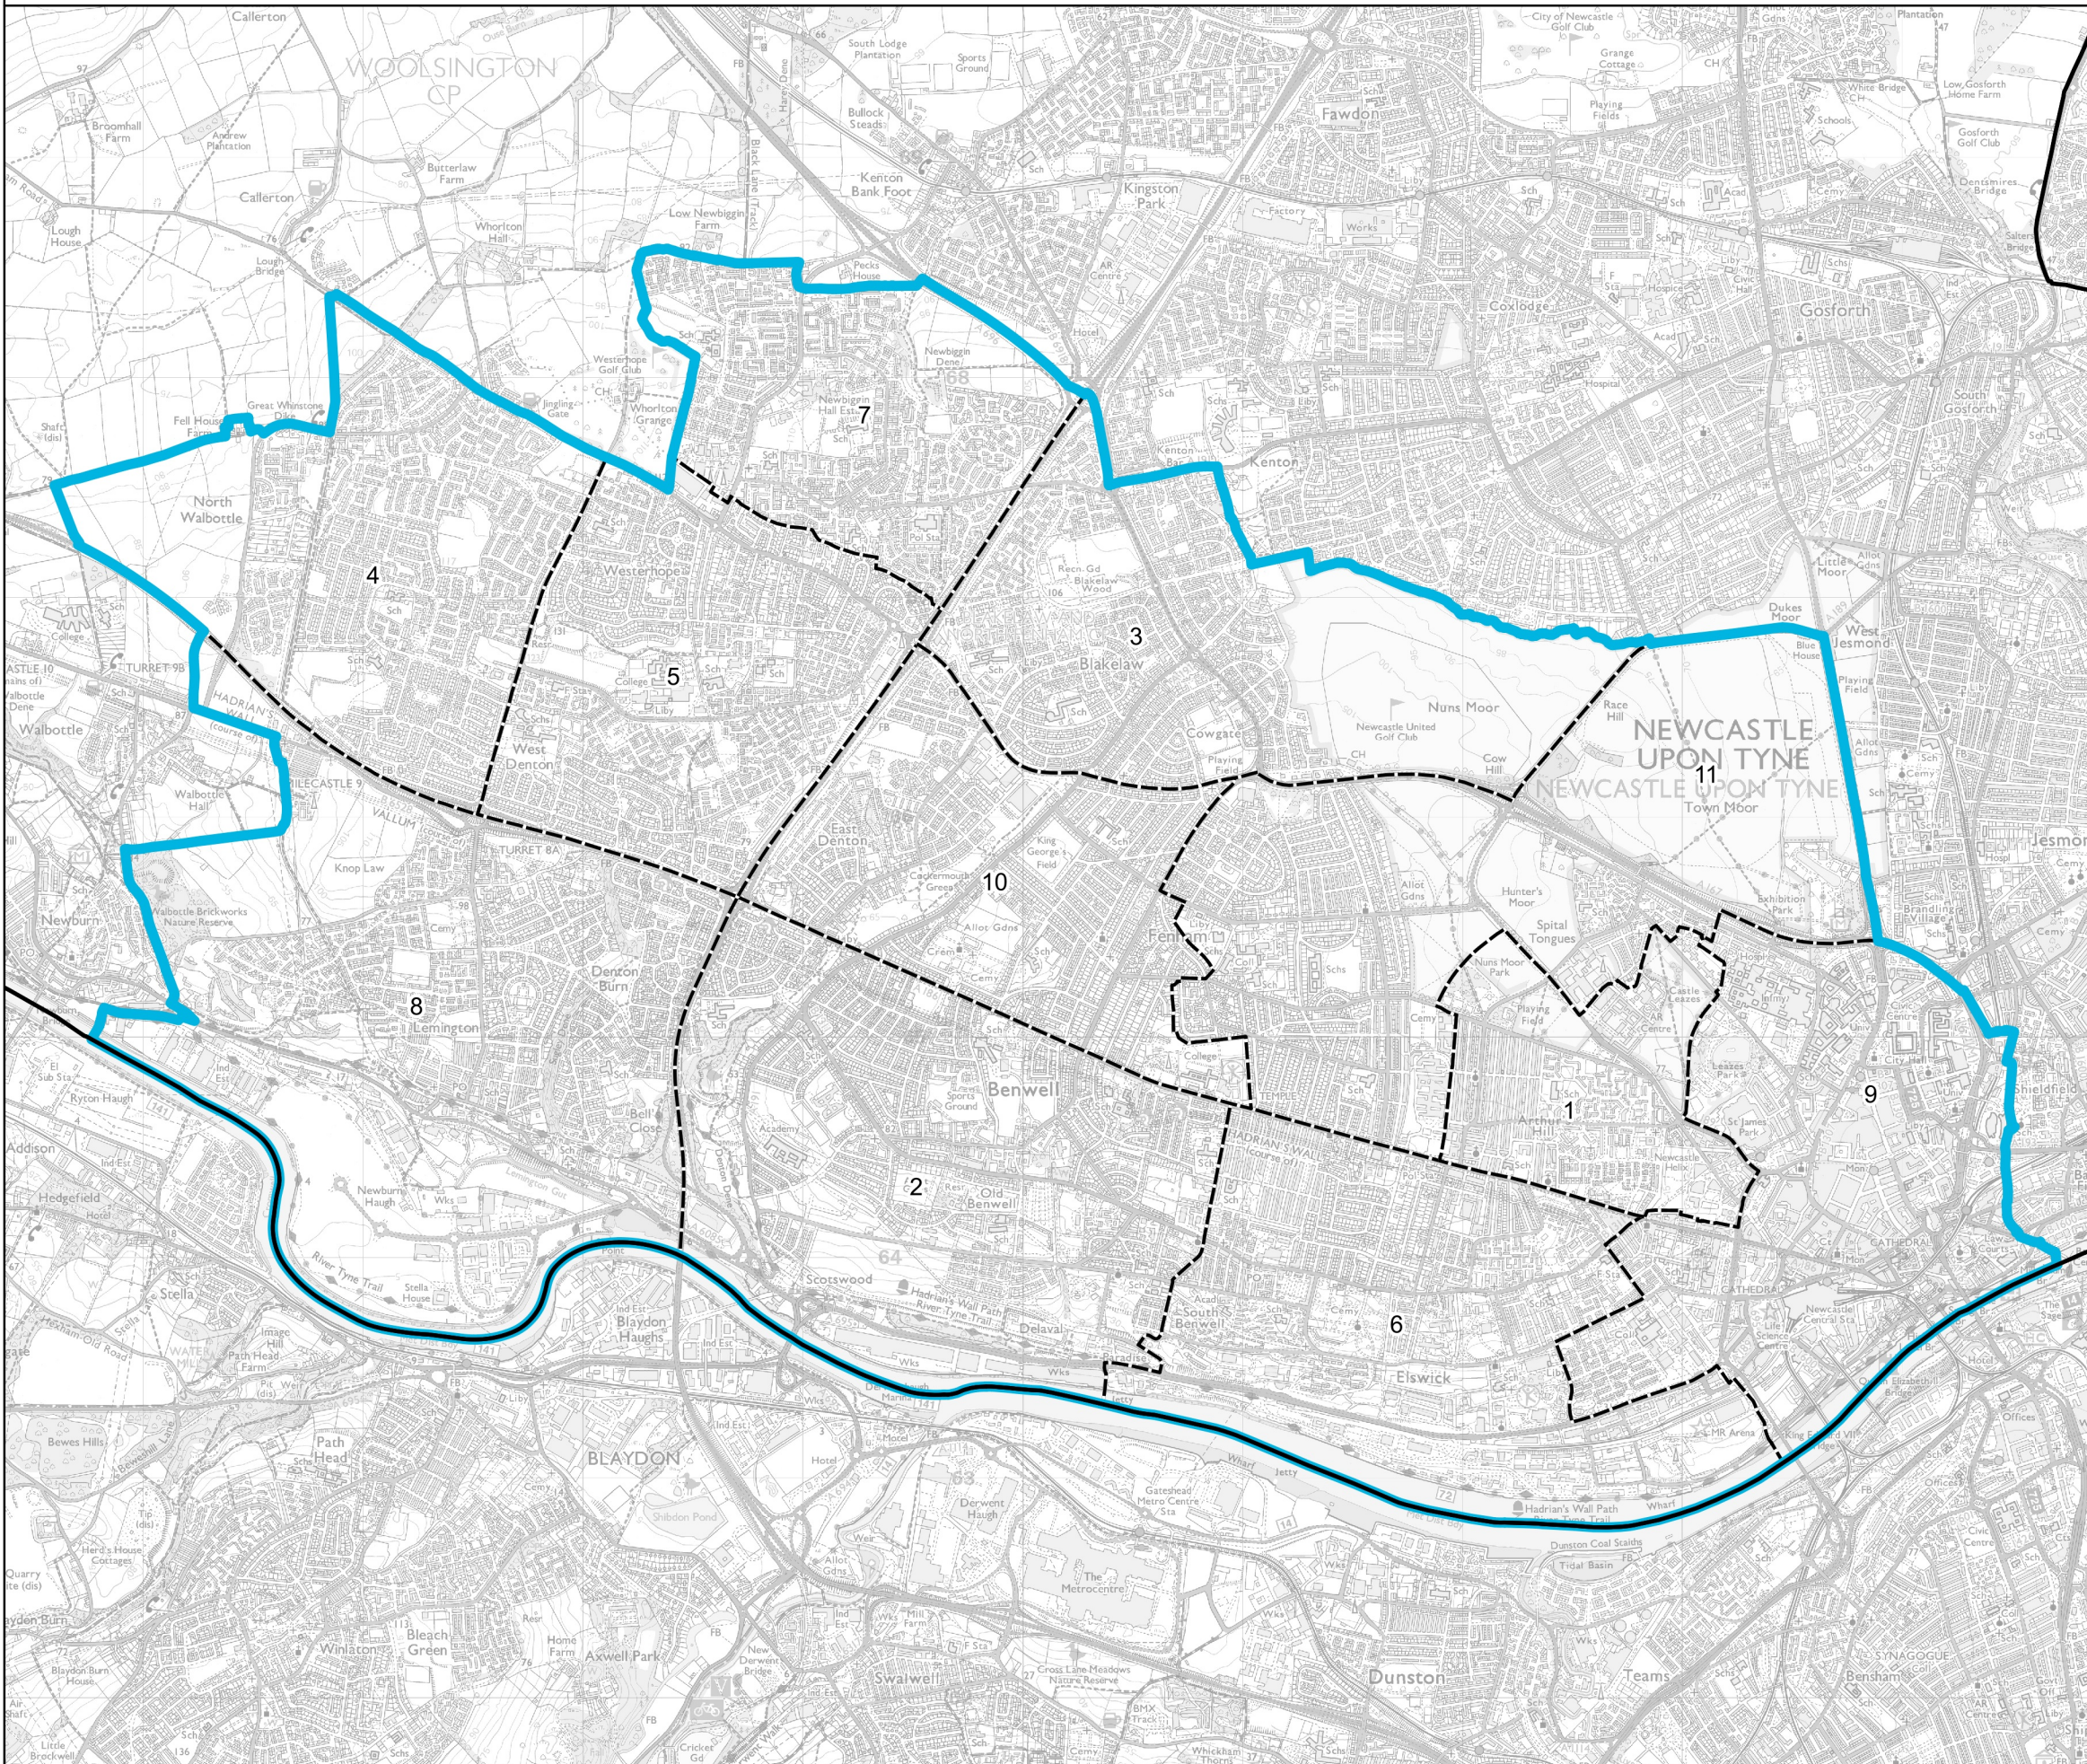

Boundary Commission for England - Revised Proposals for the North East Region

Newcastle upon Tyne Central and West Borough Constituency - Electorate 76,460

Wards:

- 1 Arthur's Hill
- 2 Benwell & Scotswood
- 3 Blakelaw
- 4 Chapel
- 5 Denton & Westerhope
- 6 Elswick
- 7 Kingston Park South & Newbiggin Hall (Part)
- 8 Lemington
- 9 Monument
- 10 West Fenham
- 11 Wingrove

 Constituency
 Local Authorities
 Wards

0 0.4 0.8 km

© Crown copyright and database rights 2022 OS 100018289. You are permitted to use this data solely to enable you to respond to, or interact with, the organisation that provided you with the data. You are not permitted to copy, sub-licence, distribute or sell any of this data to third parties in any form. Third party rights to enforce the terms of this licence shall be reserved to OS.

Newcastle upon Tyne Central and West Borough Constituency